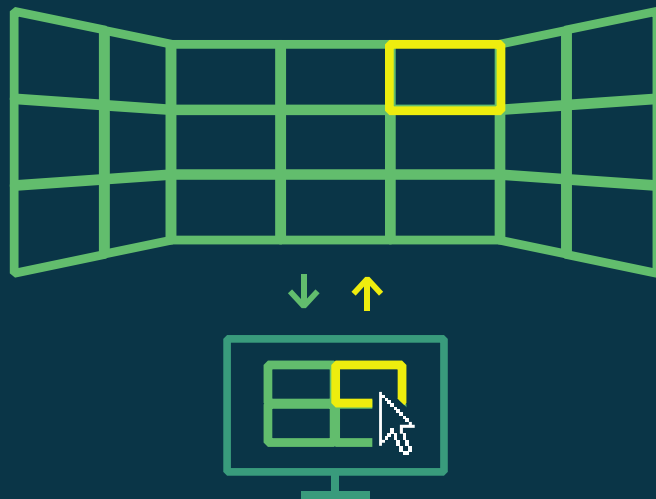

LUXRIOT EVO

Complete A.I. extensions

Face Recognition

License Plate Recognition

Video Content Analytics

LUXRIOT EVO

Video Wall

- + Custom and Shared Layouts
- + Portals and channel shortcuts for easily people and objects tracking
- + Create and manage a complex control room video wall environment
- + No need for extra proxy or middleware with Luxriot Evo Global