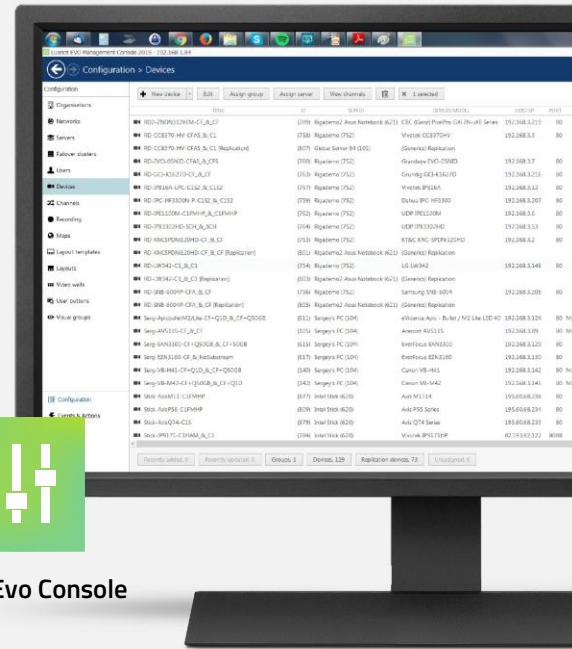

Luxriot Evo is a lightweight and quick-to-deploy package with simple and straightforward setup

Servicing made easy

- + Extensive site Health and Maintenance toolset
- + Advanced instruments
- + Tasks supported by self-monitoring
- + Viable by design = Long-term labor costs savings

LUXRIOT EVO

Fool-Proof Dedicated Applications

Luxriot Evo Monitor

Luxriot Evo provides operators with intuitive Monitoring application.

Ultralight Console is dedicated to support engineers and administrators with advanced system management capabilities.

Maintenance tasks supported by a self-monitoring Watchdog app.

Luxriot Evo Console

Common request expressed — existing system **reutilization**

- Unification – multiple **dispersed systems** in operation
- Legacy cameras and devices **no longer supported**
- EOL system / **exhausted technologies** but capable hardware