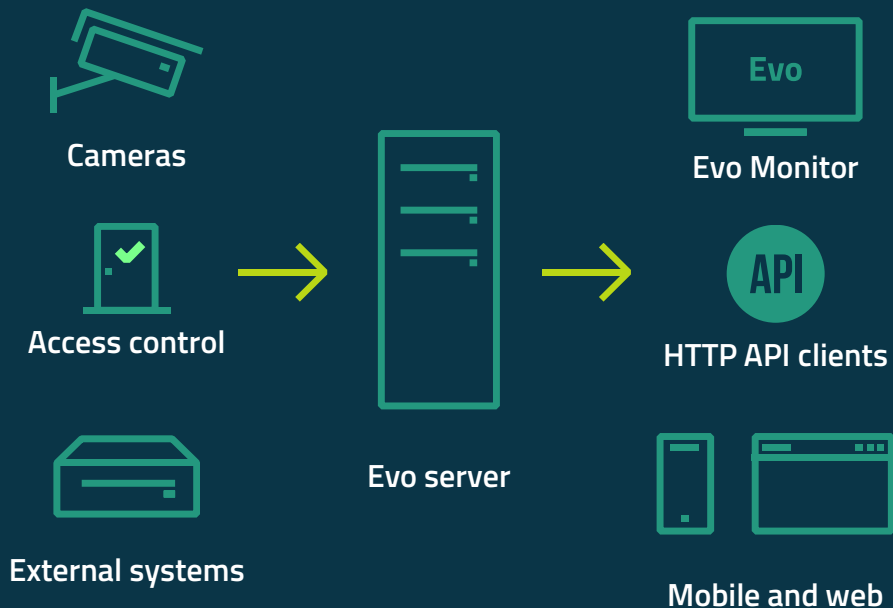

LUXRIOT EVO

Robust

Ultimately efficient

Reliable tool

For real-life everyday use

LUXRIOT EVO

In brief

- Feature-rich yet simple software package
- All the capabilities are included into a single installation bundle

Luxriot Evo

Complimentary Edition

free 1-9 channels

*up to 16 free channels
for Luxriot Premium Partners

Luxriot Evo S

24, 48, 72, 96 and
Unlimited channels

Luxriot Evo Global

Global licensing for
scalable projects with
unlimited cameras

Optimized Core Performance + Easy Licensing + Extensive Device Support

LUXRIOT EVO

Architecture

Single platform
to deploy **unified**
interactions.

LUXRIOT EVO

Expertise for comprehensive solutions

Platform for comprehensive solutions