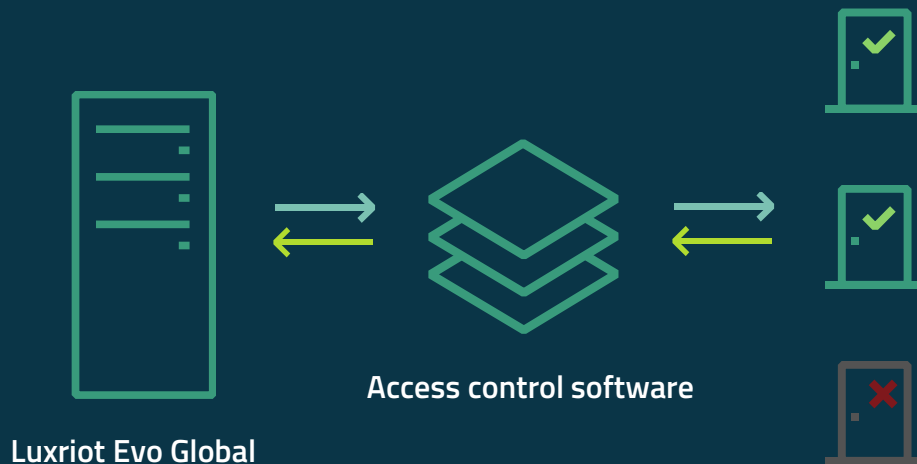

LUXRIOT EVO

Complete A.I. extensions

Face Recognition

License Plate Recognition

Video Content Analytics

LUXRIOT EVO

Video Wall

- + Custom and Shared Layouts
- + Portals and channel shortcuts for easily people and objects tracking
- + Create and manage a complex control room video wall environment
- + No need for extra proxy or middleware with Luxriot Evo Global

LUXRIOT EVO

Unified integrations

- + Single platform to deploy a **unified interaction**
- + Ensures seamless two-way integration and co-operation with multiple external security systems

LUXRIOT EVO

Edge recording