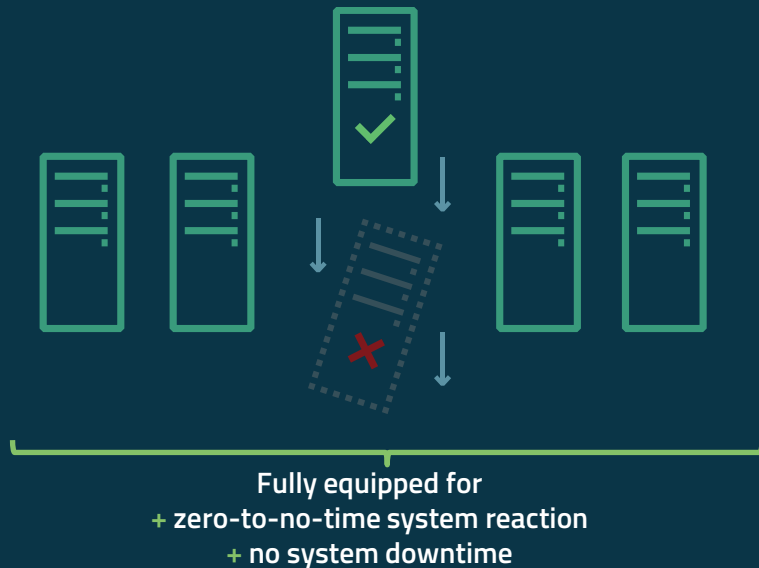

LUXRIOT EVO

Expertise for comprehensive solutions

Platform for comprehensive solutions

+ advanced capabilities + ease of use
+ modern & fresh user experience +
highly customizable + **intuitive operator interface**

Features that are practically useful
+ convenient to operate