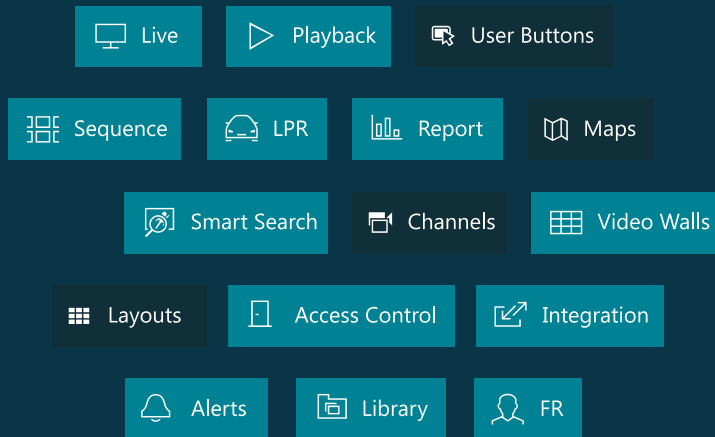

LUXRIOT EVO

Fresh and user friendly UI

Limit expenditures

- + by reducing operator overload
- + by blending scattered video and security
- + into a single intuitive interface
- + to simplify and unify operations

Intuitive and comfortable to operate

LUXRIOT EVO

Capabilities for better UX

- + Smart video and event notifications
- + 'Portals' for people and objects tracking
- + Easy heatmaps and reports
- + Advanced forensic: on events, motion, FR and LPR databases, or VCA, or rapid and efficient video sequencing search without any metadata