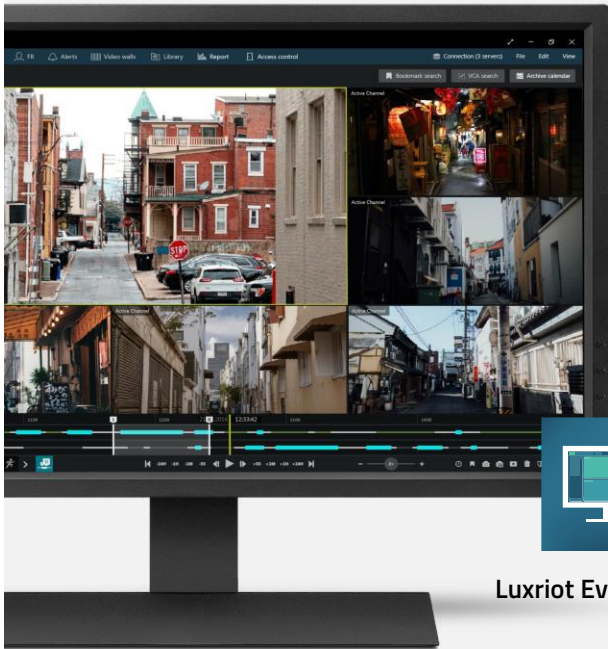

Luxriot Evo is a lightweight and quick-to-deploy package with simple and straightforward setup

Servicing made easy

- + Extensive site Health and Maintenance toolset
- + Advanced instruments
- + Tasks supported by self-monitoring
- + Viable by design = Long-term labor costs savings

LUXRIOT EVO

Fool-Proof Dedicated Applications

Luxriot Evo Monitor

Luxriot Evo provides operators with intuitive Monitoring application.

Ultralight Console is dedicated to support engineers and administrators with advanced system management capabilities.